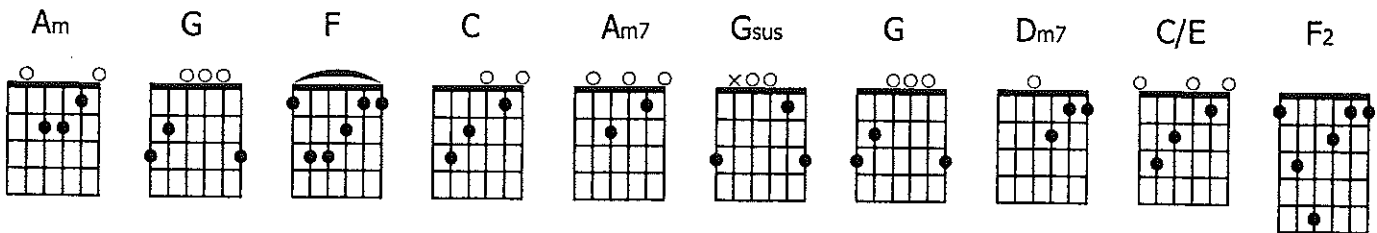

MY ONE AND ONLY

MICKE FHINN

♩ = 84

Intro: Am G F2 F2 Am G F2 F2

C Am7
I will sing, I will sing
 F2 Gsus G
You are holy, the One and only
 C Am7
I will sing I will sing
 F2 Gsus G
You are holy the One and only

Dm7 C/E F2
Nothing could tear me from Your love
 Dm7 C/E Gsus G
I am adopted through Your blood

C C/E F2
Now entering in the holiest place
 C C/E G Gsus G
I come without shame I come without fear
 C C/E F2
You are my God You are my friend
 Gsus G [Am G F F to verse/end] [C to chorus]
And I call You my One and only