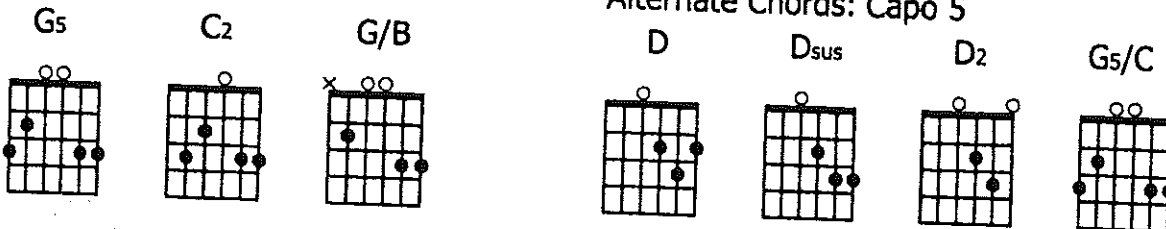

INVITACION FOUNTAIN

MICHAEL J. PRITZL

G5 C2 G/B C2
All who are weak all who are weary
 G5 C2 G/B C2
Come to the rock come to the fountain
 G5 C2 G/B C2
All who have sailed on the rivers of heartache
 G5 C2 G/B C2
Come to the sea come on be set free

G5 C2
If You lead me Lord I will follow
 G/B C2
Where You lead me Lord I will go
 G5 C2
Come and heal me Lord I will follow
 G/B C2
Where You lead me Lord I will go
 G5 C2 G/B C2
I will go I will go

Alternate Chords: Capo 5